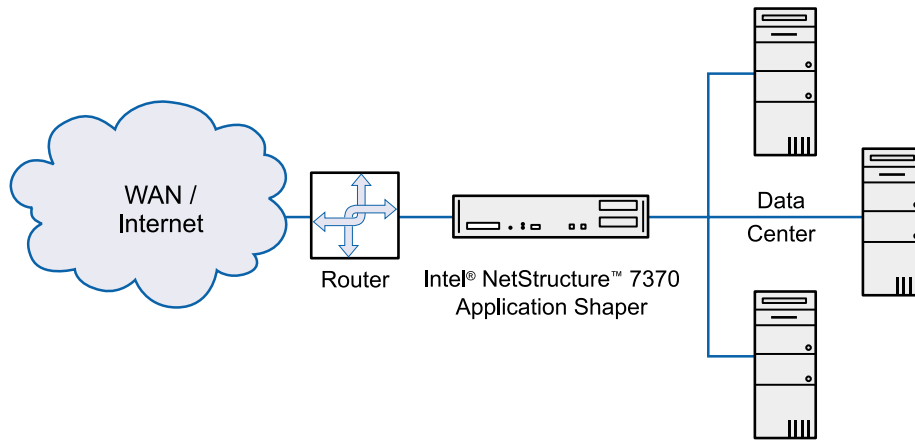

Develop a comprehensive approach to application provisioning and service-level management with the Intel® NetStructure™ 7370 Application Shaper. This policy-based application subscriber management system enables you to deliver timely new services and integrate existing ones.

The Intel NetStructure 7370 Application Shaper enables critical applications and paces less urgent ones so performance meets Application Service Level Agreements (ASLAs). Per-application, policy-based bandwidth allocation and traffic conditioning allows you to monitor, measure and track application and network performance. The service point of demarcation defines responsibility limits between you and your customers. Once application and subscriber-specific usage data is collected, the Intel NetStructure 7370 Application Shaper defines, enforces and validates ASLAs; provides performance analysis and integrates billing.

Features

Benefits

Service point of demarcation	■ Decreases time spent on diagnosing issues outside the service providers' control
Performance analysis	■ Identifies application behavior and validates the quality of deliverables for both the service provider and the customer
Service-level management	■ Delivers per-application SLA definition, enforcement and compliance validation
Application-based billing and performance	■ Integrates through third parties which facilitates tailoring charges to match services
Integrates with existing network configurations	■ Requires no new protocols, reconfigurations or topology changes
Web-based user interface	■ Configures, controls and monitors SLAs, application performance and policies from anywhere with a standard web browser
Optional support packages through Intel® NetStructure™ Support Services	■ Additional product coverage worldwide for maximum system uptime